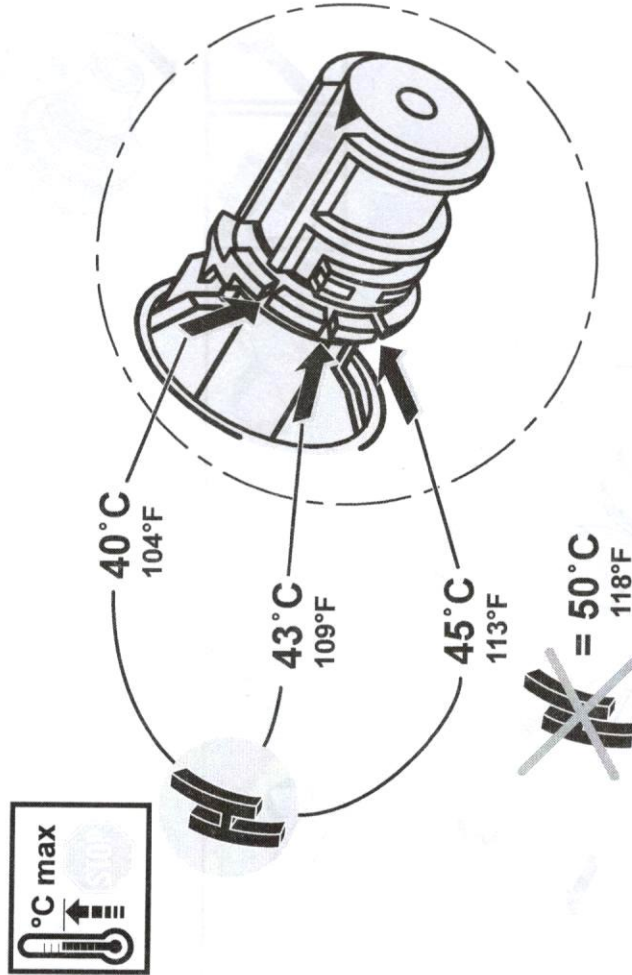

CERATHERM 50

A5677.. A5678.. A5830.. A5832.. A6367..
A6368.. A6369.. A6370.. A6371..

0116 / A 866 891
(+ A 865 612)
Made in Germany

Ideal Standard International NV
Corporate Village - Gent Building
Da Vincilaan 2
1935 Zaventem
Belgium

1 5

1

2

1 6

	P	bar		MAX. 10 0,5		5 1		65 55		Q (3 bar)	l/min	20,5
	T	$^{\circ}\text{C}$		MAX. 80								