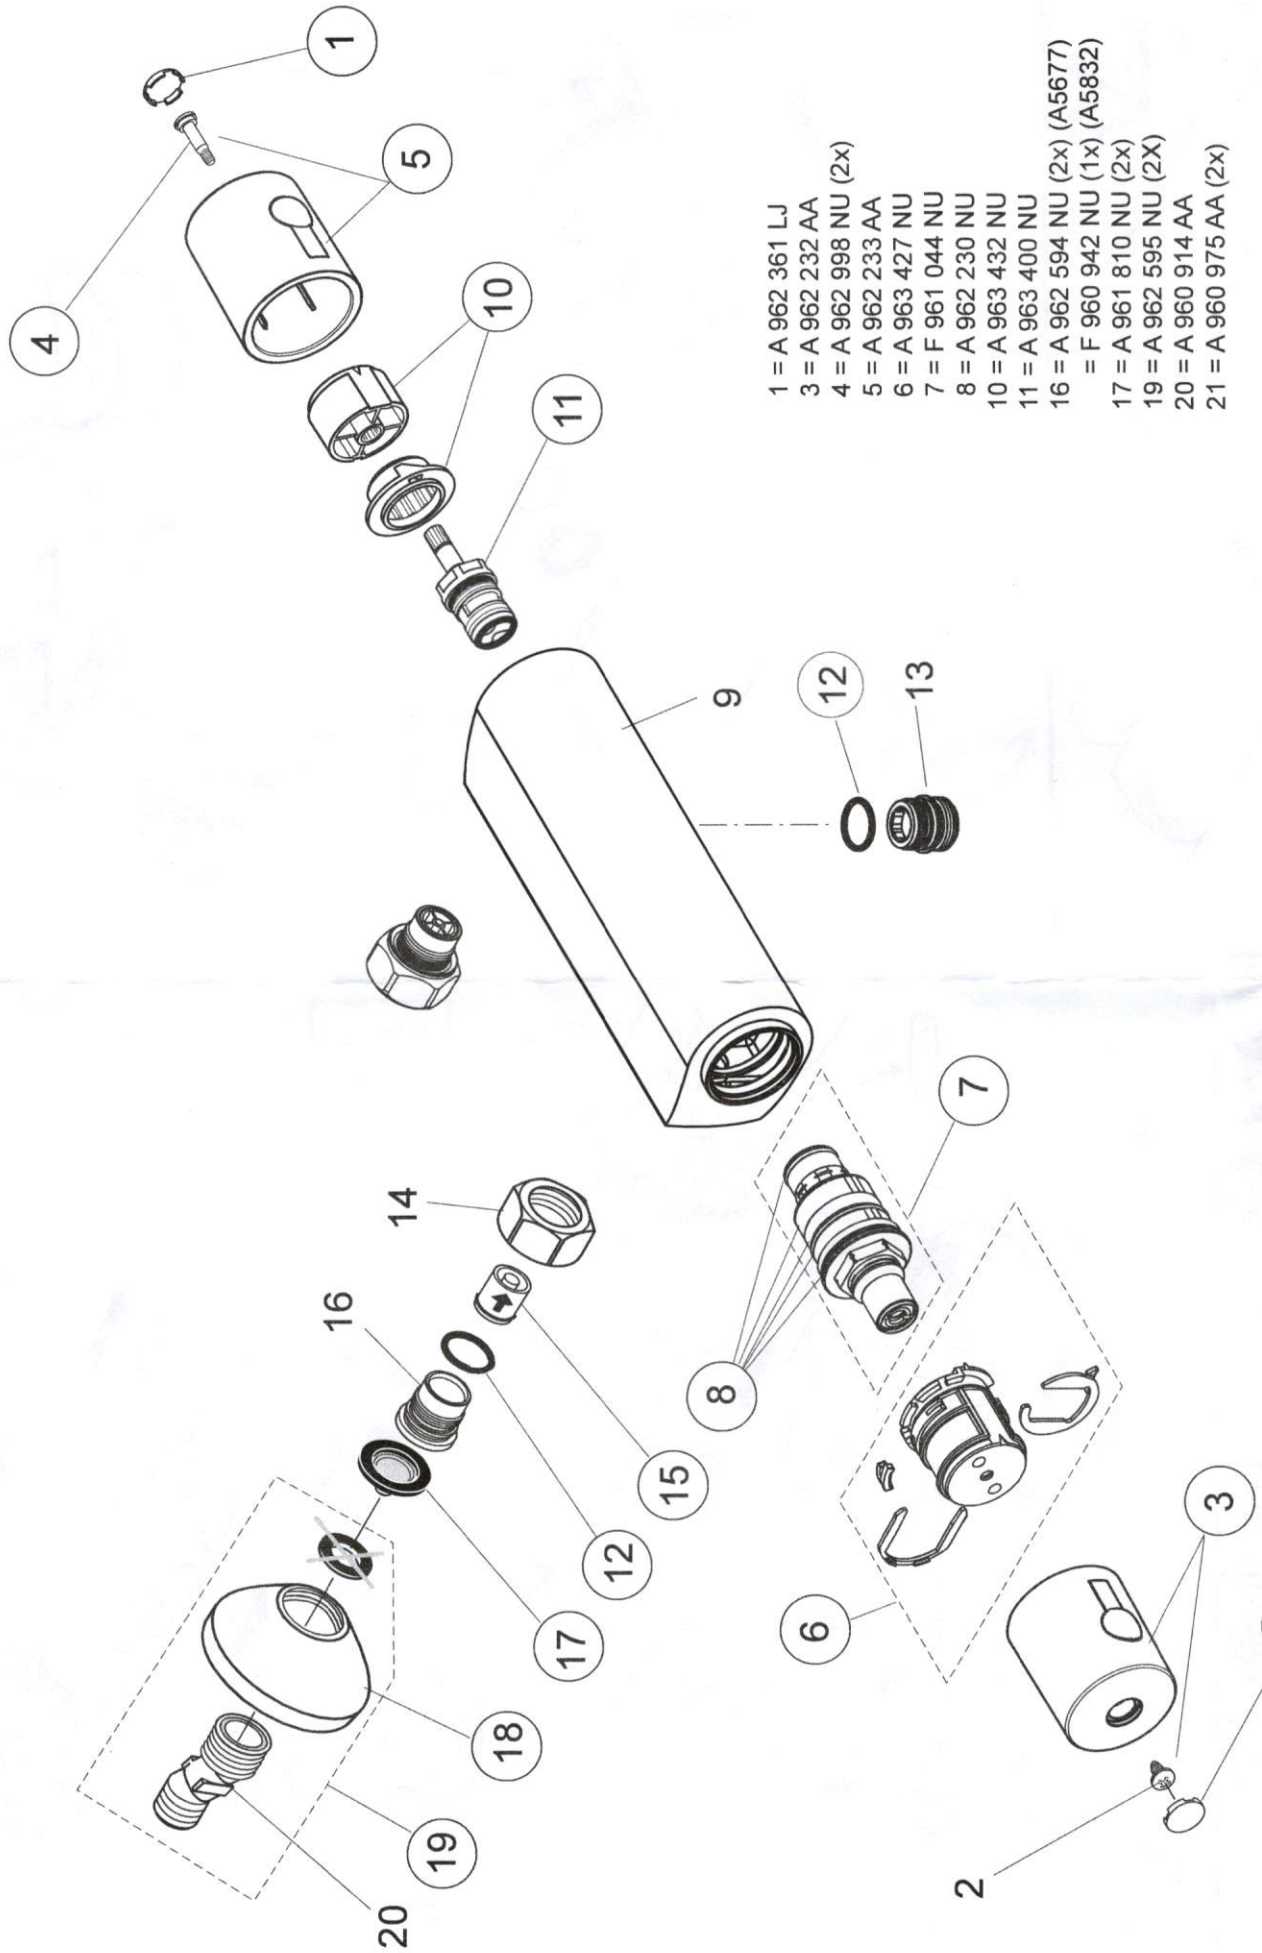

CERATHERM 50

A5677.. A5678.. A5830.. A5832.. A6367..
A6368.. A6369.. A6370.. A6371..

0116 / A 866 891
(+ A 865 612)
Made in Germany

Ideal Standard International NV
Corporate Village - Gent Building
Da Vincilaan 2
1935 Zaventem
Belgium

1 5

1

2

1 6

	P	bar		MAX. 10 0,5		5 1		65 55		Q (3 bar)	l/min	20,5
	T	$^{\circ}\text{C}$		MAX. 80								